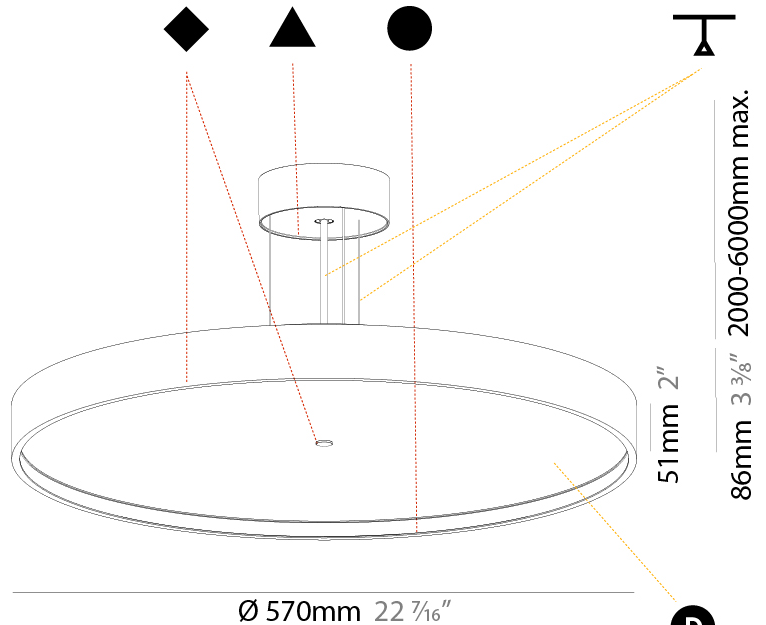

GENERAL

Series: Sign Diva
Subseries: Sign Diva Korona
Partner: Prolicht
Division: Architectural
Installation: Suspension
Product Type: Pendant
Mounting Location: Ceiling
Light Distribution: Direct

PHYSICAL

Shape: Round
Diameter (mm): 570
Diameter (in): 22 ⁷/₁₆"
Height (mm): 86
Height (in): 3 ³/₈"
Weight (kg): 8.067
Weight (lbs): 17.78

Diffuser: PMMA - Opal / Micro-Prism / Sparkling Secret / Vintage Industrial

Fixture Finish: SSR / BKV / CWI / CRY / HAB / UFT / ITA / RUA / FTG / MYG / LOD / PUS / FRO / FUP / KIA / POP / BLS / SPG / MEY / GOH / CHC / COM / ABZ / JAG / OBR / MOS / ROR

Fixture Material: PMMA / Extruded Aluminum / Steel

Cable Details: 2000mm/78 3/4" or 6000mm/236 1/4" Transparent Cable

ELECTRICAL

Lamp Type: LED (Zhaga Standard)
Input Wattage (W): 49
Total Output Wattage (W): 46.9
Dimming: Tri-Mode (Non-Dimming and Phase Dimming (120Vac only) and 0-10V Dimming)
Driver Included: Yes
Driver Location: Integrated
Driver Type: Constant Current - Universal
Driver Class: Class 2
Input Voltage (V): 120 - 277
Constant Current (MA): 350

LED

Color Temperature (°K): 2700 / 3000 / 3500 / 4000
Max. Delivered Lumen (lm): 4978 / 5337 / 5384 / 5494
Nominal Lumen (lm): 6199 / 6646 / 6705 / 6842
CRI: >90 CRI
Lamp Life (hrs): 50000

OPTICAL

RATINGS AND CERTIFICATIONS

Certified By: Certified for North American Standards
IP rating: IP20