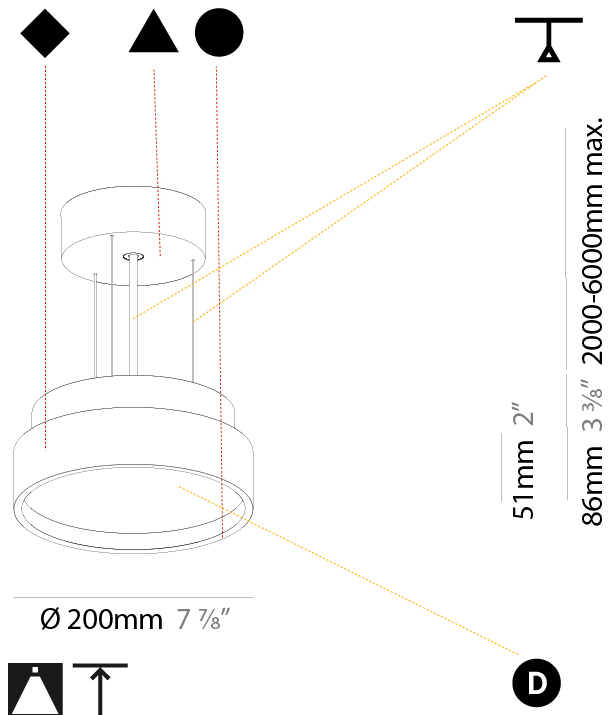

GENERAL

Series: Sign Diva
Subseries: Sign Diva Korona
Partner: Prolicht
Division: Architectural
Installation: Suspension
Product Type: Pendant
Mounting Location: Ceiling
Light Distribution: Direct

PHYSICAL

Shape: Round
Diameter (mm): 200
Diameter (in): 7 7/8
Height (mm): 86
Height (in): 3 3/8
Weight (kg): 1.873
Weight (lbs): 4.129
Diffuser: PMMA - Opal / Micro-Prism / Sparkling Secret / Vintage Industrial
Fixture Finish: SSR / BKV / CWI / CRY / HAB / UFT / ITA / RUA / FTG / MYG / LOD / PUS / FRO / FUP / KIA / POP / BLS / SPG / MEY / GOH / CHC / COM / ABZ / JAG / OBR / MOS / ROR
Fixture Material: PMMA / Extruded Aluminum / Steel
Cable Details: 2000mm/78 3/4" or 6000mm/236 1/4" Transparent Cable

ELECTRICAL

Lamp Type: LED (Zhaga Standard)
Input Wattage (W): 10
Total Output Wattage (W): 11
Dimming: Tri-Mode (Non-Dimming and Phase Dimming (120Vac only) and 0-10V Dimming)
Driver Included: Yes
Driver Location: Integrated
Driver Type: Constant Current - Universal
Driver Class: Class 2
Input Voltage (V): 120 - 277
Constant Current (MA): 350

LED

Color Temperature (°K): 2700 / 3000 / 3500 / 4000
Max. Delivered Lumen (lm): 836 / 895 / 903 / 921
Nominal Lumen (lm): 1280 / 1370 / 1382 / 1410
CRI: >90 CRI
Lamp Life (hrs): 50000

OPTICAL

RATINGS AND CERTIFICATIONS

Certified By: Certified for North American Standards
IP rating: IP20

A