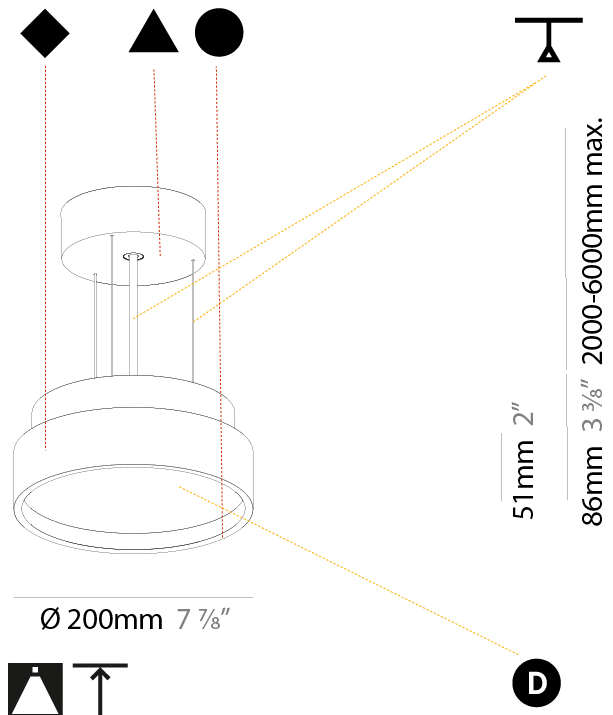

GENERAL

Series: Sign Diva
Subseries: Sign Diva Korona
Partner: Prolicht
Division: Architectural
Installation: Suspension
Product Type: Pendant
Mounting Location: Ceiling
Light Distribution: Direct

PHYSICAL

Shape: Round
Diameter (mm): 200
Diameter (in): 7 7/8
Height (mm): 86
Height (in): 3 3/8
Weight (kg): 1.873
Weight (lbs): 4.129

Diffuser: PMMA - Opal / Micro-Prism / Sparkling Secret / Vintage Industrial

Fixture Finish: SSR / BKV / CWI / CRY / HAB / UFT / ITA / RUA / FTG / MYG / LOD / PUS / FRO / FUP / KIA / POP / BLS / SPG / MEY / GOH / CHC / COM / ABZ / JAG / OBR / MOS / ROR

Fixture Material: PMMA / Extruded Aluminum / Steel

Cable Details: 2000mm/78 3/4" or 6000mm/236 1/4" Transparent Cable

ELECTRICAL

Lamp Type: LED (Zhaga Standard)
Input Wattage (W): 10
Total Output Wattage (W): 11
Dimming: Tri-Mode (Non-Dimming and Phase Dimming (120Vac only) and 0-10V Dimming)
Driver Included: Yes
Driver Location: Integrated
Driver Type: Constant Current - Universal
Driver Class: Class 2
Input Voltage (V): 120 - 277
Constant Current (MA): 350

LED

Color Temperature (°K): 2700 / 3000 / 3500 / 4000
Max. Delivered Lumen (lm): 836 / 895 / 903 / 921
Nominal Lumen (lm): 1280 / 1370 / 1382 / 1410
CRI: >90 CRI
Lamp Life (hrs): 50000

OPTICAL

RATINGS AND CERTIFICATIONS

Certified By: Certified for North American Standards
IP rating: IP20