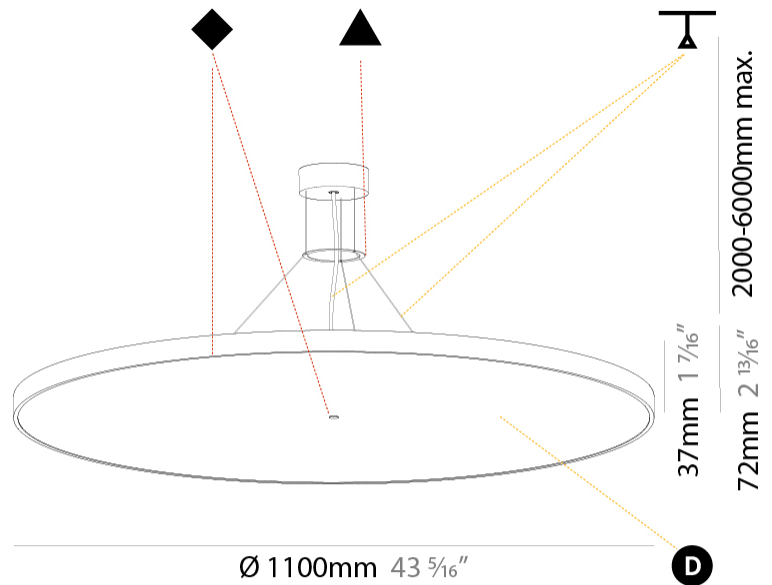

GENERAL

Series: Sign Diva
Subseries: Sign Diva
Partner: Prolicht
Division: Architectural
Installation: Suspension
Product Type: Pendant
Mounting Location: Ceiling
Light Distribution: Direct

PHYSICAL

Shape: Round
Diameter (mm): 1100
Diameter (in): 43 5/16
Height (mm): 86
Height (in): 3 3/8
Weight (kg): 19.475
Weight (lbs): 42.94
Diffuser: PMMA - Opal / Micro-Prism / Sparkling Secret / Vintage Industrial
Fixture Finish: SSR / BKV / CWI / CRY / HAB / UFT / ITA / RUA / FTG / MYG / LOD / PUS / FRO / FUP / KIA / POP / BLS / SPG / MEY / GOH / CHC / COM / ABZ / JAG / OBR / MOS / ROR
Fixture Material: PMMA / Extruded Aluminum / Steel
Cable Details: 2000mm/78 3/4" or 6000mm/236 1/4" Transparent Cable

ELECTRICAL

Lamp Type: LED (Zhaga Standard)
Input Wattage (W): 169.4
Total Output Wattage (W): 134
Dimming: Tri-Mode (Non-Dimming and Phase Dimming (120Vac only) and 0-10V Dimming)
Driver Included: Yes
Driver Location: Integrated
Driver Type: Constant Current - Universal
Driver Class: Class 2
Input Voltage (V): 120 - 277
Constant Current (MA): 600

LED

Color Temperature (°K): 2700 / 3000 / 3500 / 4000
Max. Delivered Lumen (lm): 16140 / 19520 / 19933 / 20340
CRI: >90 CRI
Lamp Life (hrs): 50000

OPTICAL

RATINGS AND CERTIFICATIONS

Certified By: Certified for North American Standards
IP rating: IP20