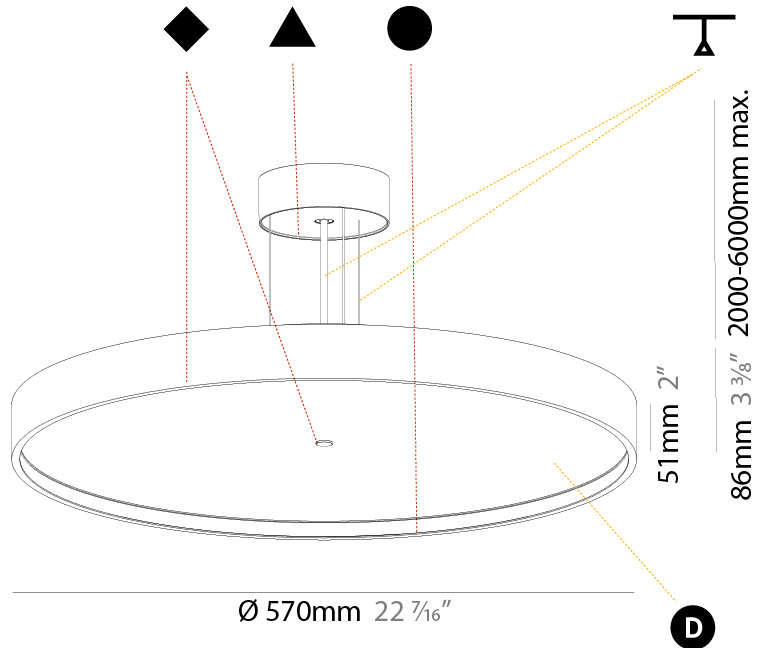

GENERAL

Series: Sign Diva
Subseries: Sign Diva Korona
Partner: Prolicht
Division: Architectural
Installation: Suspension
Product Type: Pendant
Mounting Location: Ceiling
Light Distribution: Direct

PHYSICAL

Shape: Round
Diameter (mm): 570
Diameter (in): 22 7/16
Height (mm): 86
Height (in): 3 3/8
Weight (kg): 8.067
Weight (lbs): 17.78

Diffuser: PMMA - Opal / Micro-Prism / Sparkling Secret / Vintage Industrial
Fixture Finish: SSR / BKV / CWI / CRY / HAB / UFT / ITA / RUA / FTG / MYG / LOD / PUS / FRO / FUP / KIA / POP / BLS / SPG / MEY / GOH / CHC / COM / ABZ / JAG / OBR / MOS / ROR
Fixture Material: PMMA / Extruded Aluminum / Steel
Cable Details: 2000mm/78 3/4" or 6000mm/236 1/4" Transparent Cable

ELECTRICAL

Lamp Type: LED (Zhaga Standard)
Input Wattage (W): 49
Total Output Wattage (W): 46.9
Dimming: Tri-Mode (Non-Dimming and Phase Dimming (120Vac only) and 0-10V Dimming)
Driver Included: Yes
Driver Location: Integrated
Driver Type: Constant Current - Universal
Driver Class: Class 2
Input Voltage (V): 120 - 277
Constant Current (MA): 350

LED

Color Temperature (°K): 2700 / 3000 / 3500 / 4000
Max. Delivered Lumen (lm): 4978 / 5337 / 5384 / 5494
Nominal Lumen (lm): 6199 / 6646 / 6705 / 6842
CRI: >90 CRI
Lamp Life (hrs): 50000

OPTICAL

RATINGS AND CERTIFICATIONS

Certified By: Certified for North American Standards
IP rating: IP20